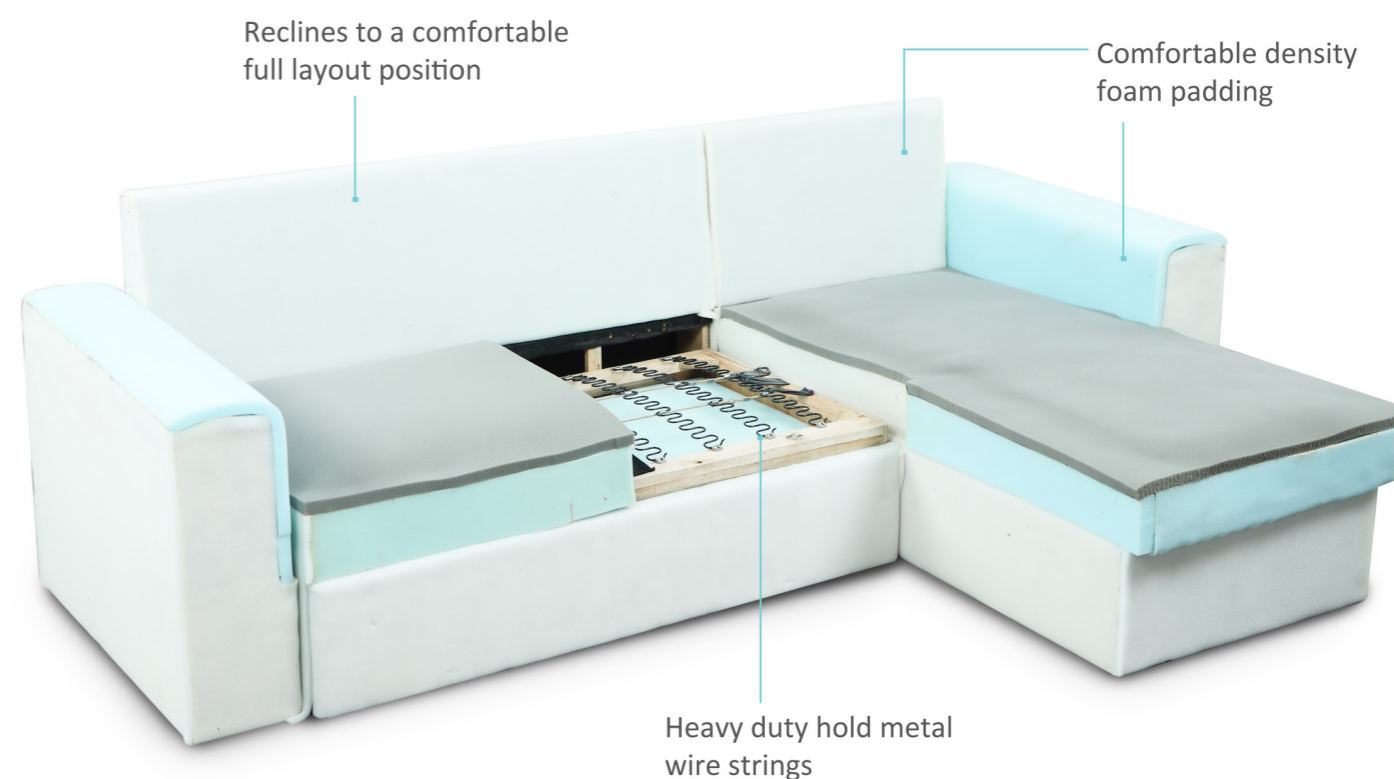

Our current lead time is 30-45 days but this may change according to the seasons.

3. How many quantities can I load in a 1x40HQ container?

Up to 250 units in a 1x40HQ container. However, loadability varies between models.

4. How long is the warranty period?

We provide a 1-year limited warranty.

5. Can I customize the fabric type and colours?

We have a wide range of fabrics that can be customized to your preference at an additional cost is required.

6. What is the durability of the sofa beds?

Our standard sofa beds can withstand up to 250kg. Please contact our sales team for technical specifications.

7. What are your payment terms?

We accept

1. Telegraphic transfer - 30% deposit and 70% balance payment
2. Letter of credit at sight
3. UPA letter of credit
4. Bill discounting

8. Are the sofa beds in compliance with international standards?

Yes, our sofa beds comply with the SASO1999 standard. Please contact our sales team for further arrangement on compliance testing, do note that an additional cost is required.

9. Is the packaging of products in compliance with international standards?

We offer both ISTA packaging and standard export packaging. Please contact our sales team for your requirement.

10. Is there any additional service provided?

We provide a high-resolution image of the product with white background for free. Room scene-setting is available at an additional cost.

THE BEST QUALITY & CONSTRUCTION