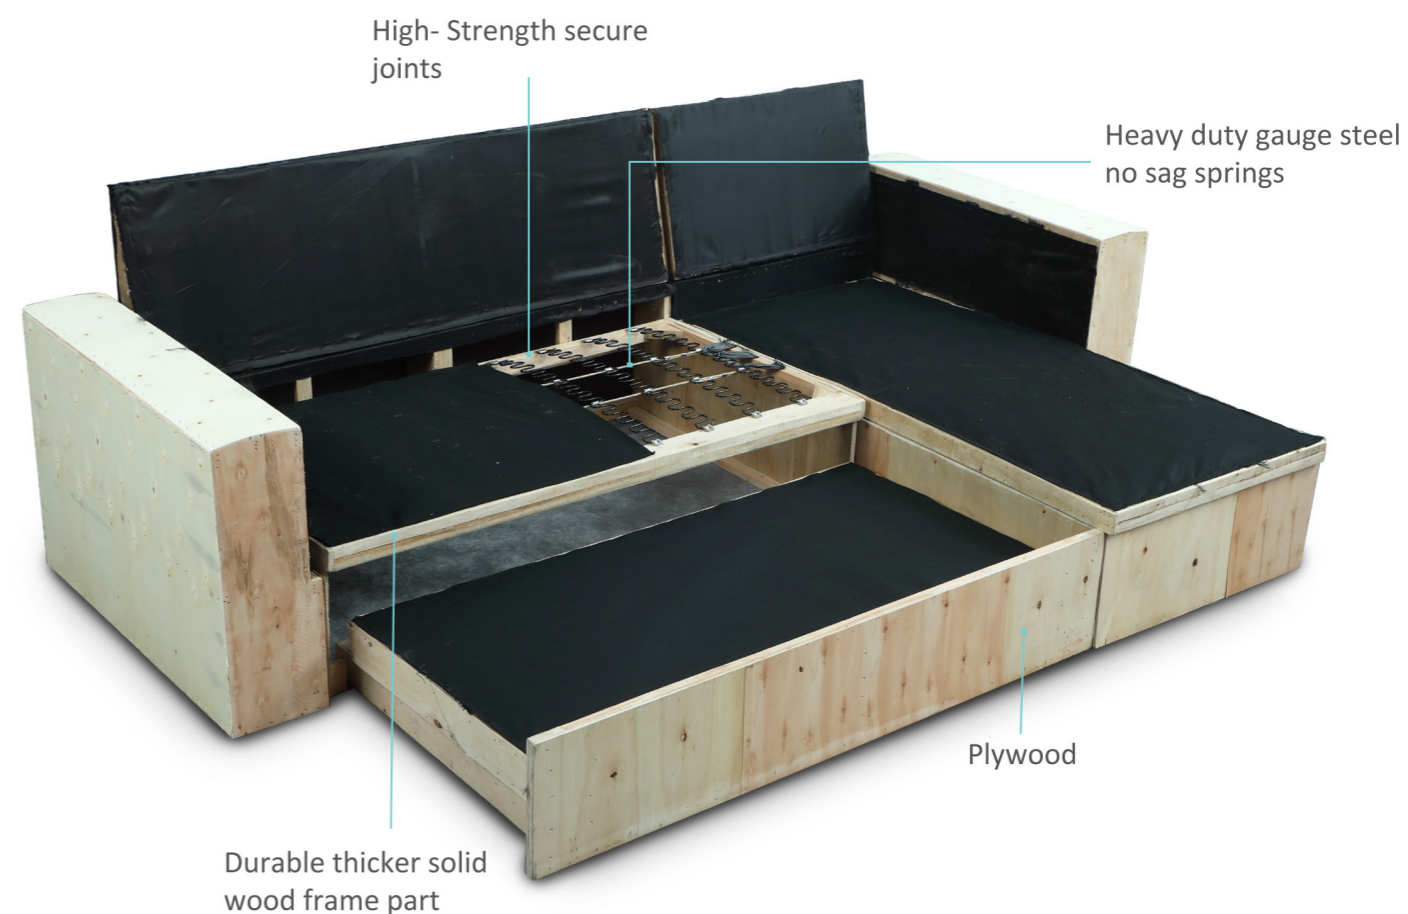

Our current lead time is 30-45 days but this may change according to the seasons.

3. How many quantities can I load in a 1x40HQ container?

Up to 250 units in a 1x40HQ container. However, loadability varies between models.

4. How long is the warranty period?

We provide a 1-year limited warranty.

5. Can I customize the fabric type and colours?

We have a wide range of fabrics that can be customized to your preference at an additional cost is required.

6. What is the durability of the sofa beds?

Our standard sofa beds can withstand up to 250kg. Please contact our sales team for technical specifications.

7. What are your payment terms?

We accept

1. Telegraphic transfer - 30% deposit and 70% balance payment
2. Letter of credit at sight
3. UPA letter of credit
4. Bill discounting

8. Are the sofa beds in compliance with international standards?

Yes, our sofa beds comply with the SASO1999 standard. Please contact our sales team for further arrangement on compliance testing, do note that an additional cost is required.

9. Is the packaging of products in compliance with international standards?

We offer both ISTA packaging and standard export packaging. Please contact our sales team for your requirement.

10. Is there any additional service provided?

We provide a high-resolution image of the product with white background for free. Room scene-setting is available at an additional cost.

THE BEST QUALITY & CONSTRUCTION